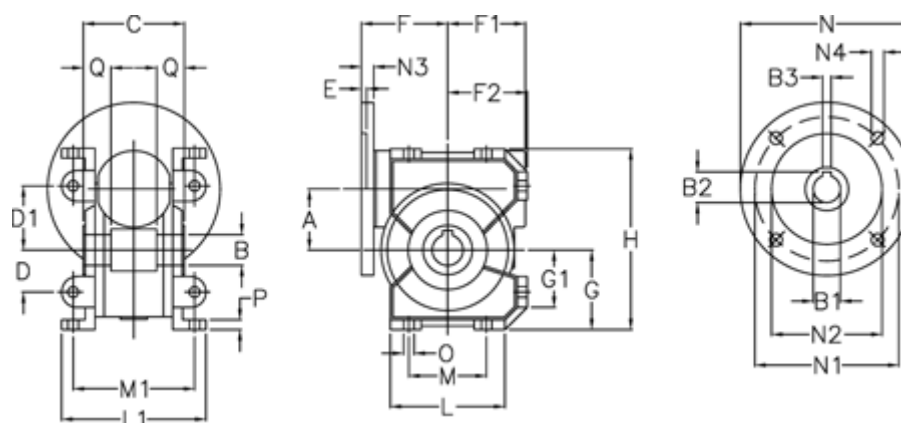

Article number: 3902049060028
 Description: Worm gear
 VF 49-U-60-71B14

Measures

A = 49.5	E = 3	L = 93	N4 = 6.5
B = 25 H7	F = 70	L1 = 117	O = 8.5
B1 E7 = 14	F1 = 63	M = 63	P = 8
B2 = 16.3	F2 = 64.5	M1 = 98.5	Q = 22.5
B3 H9 = 5	G = 64.5	N = 105	
C = 82	G1 = 46.5	N1 = 85	
D = 34	H = 146.5	N2 = 70	
D1 = 52	H1 = 110.5	N3 = 10.5	